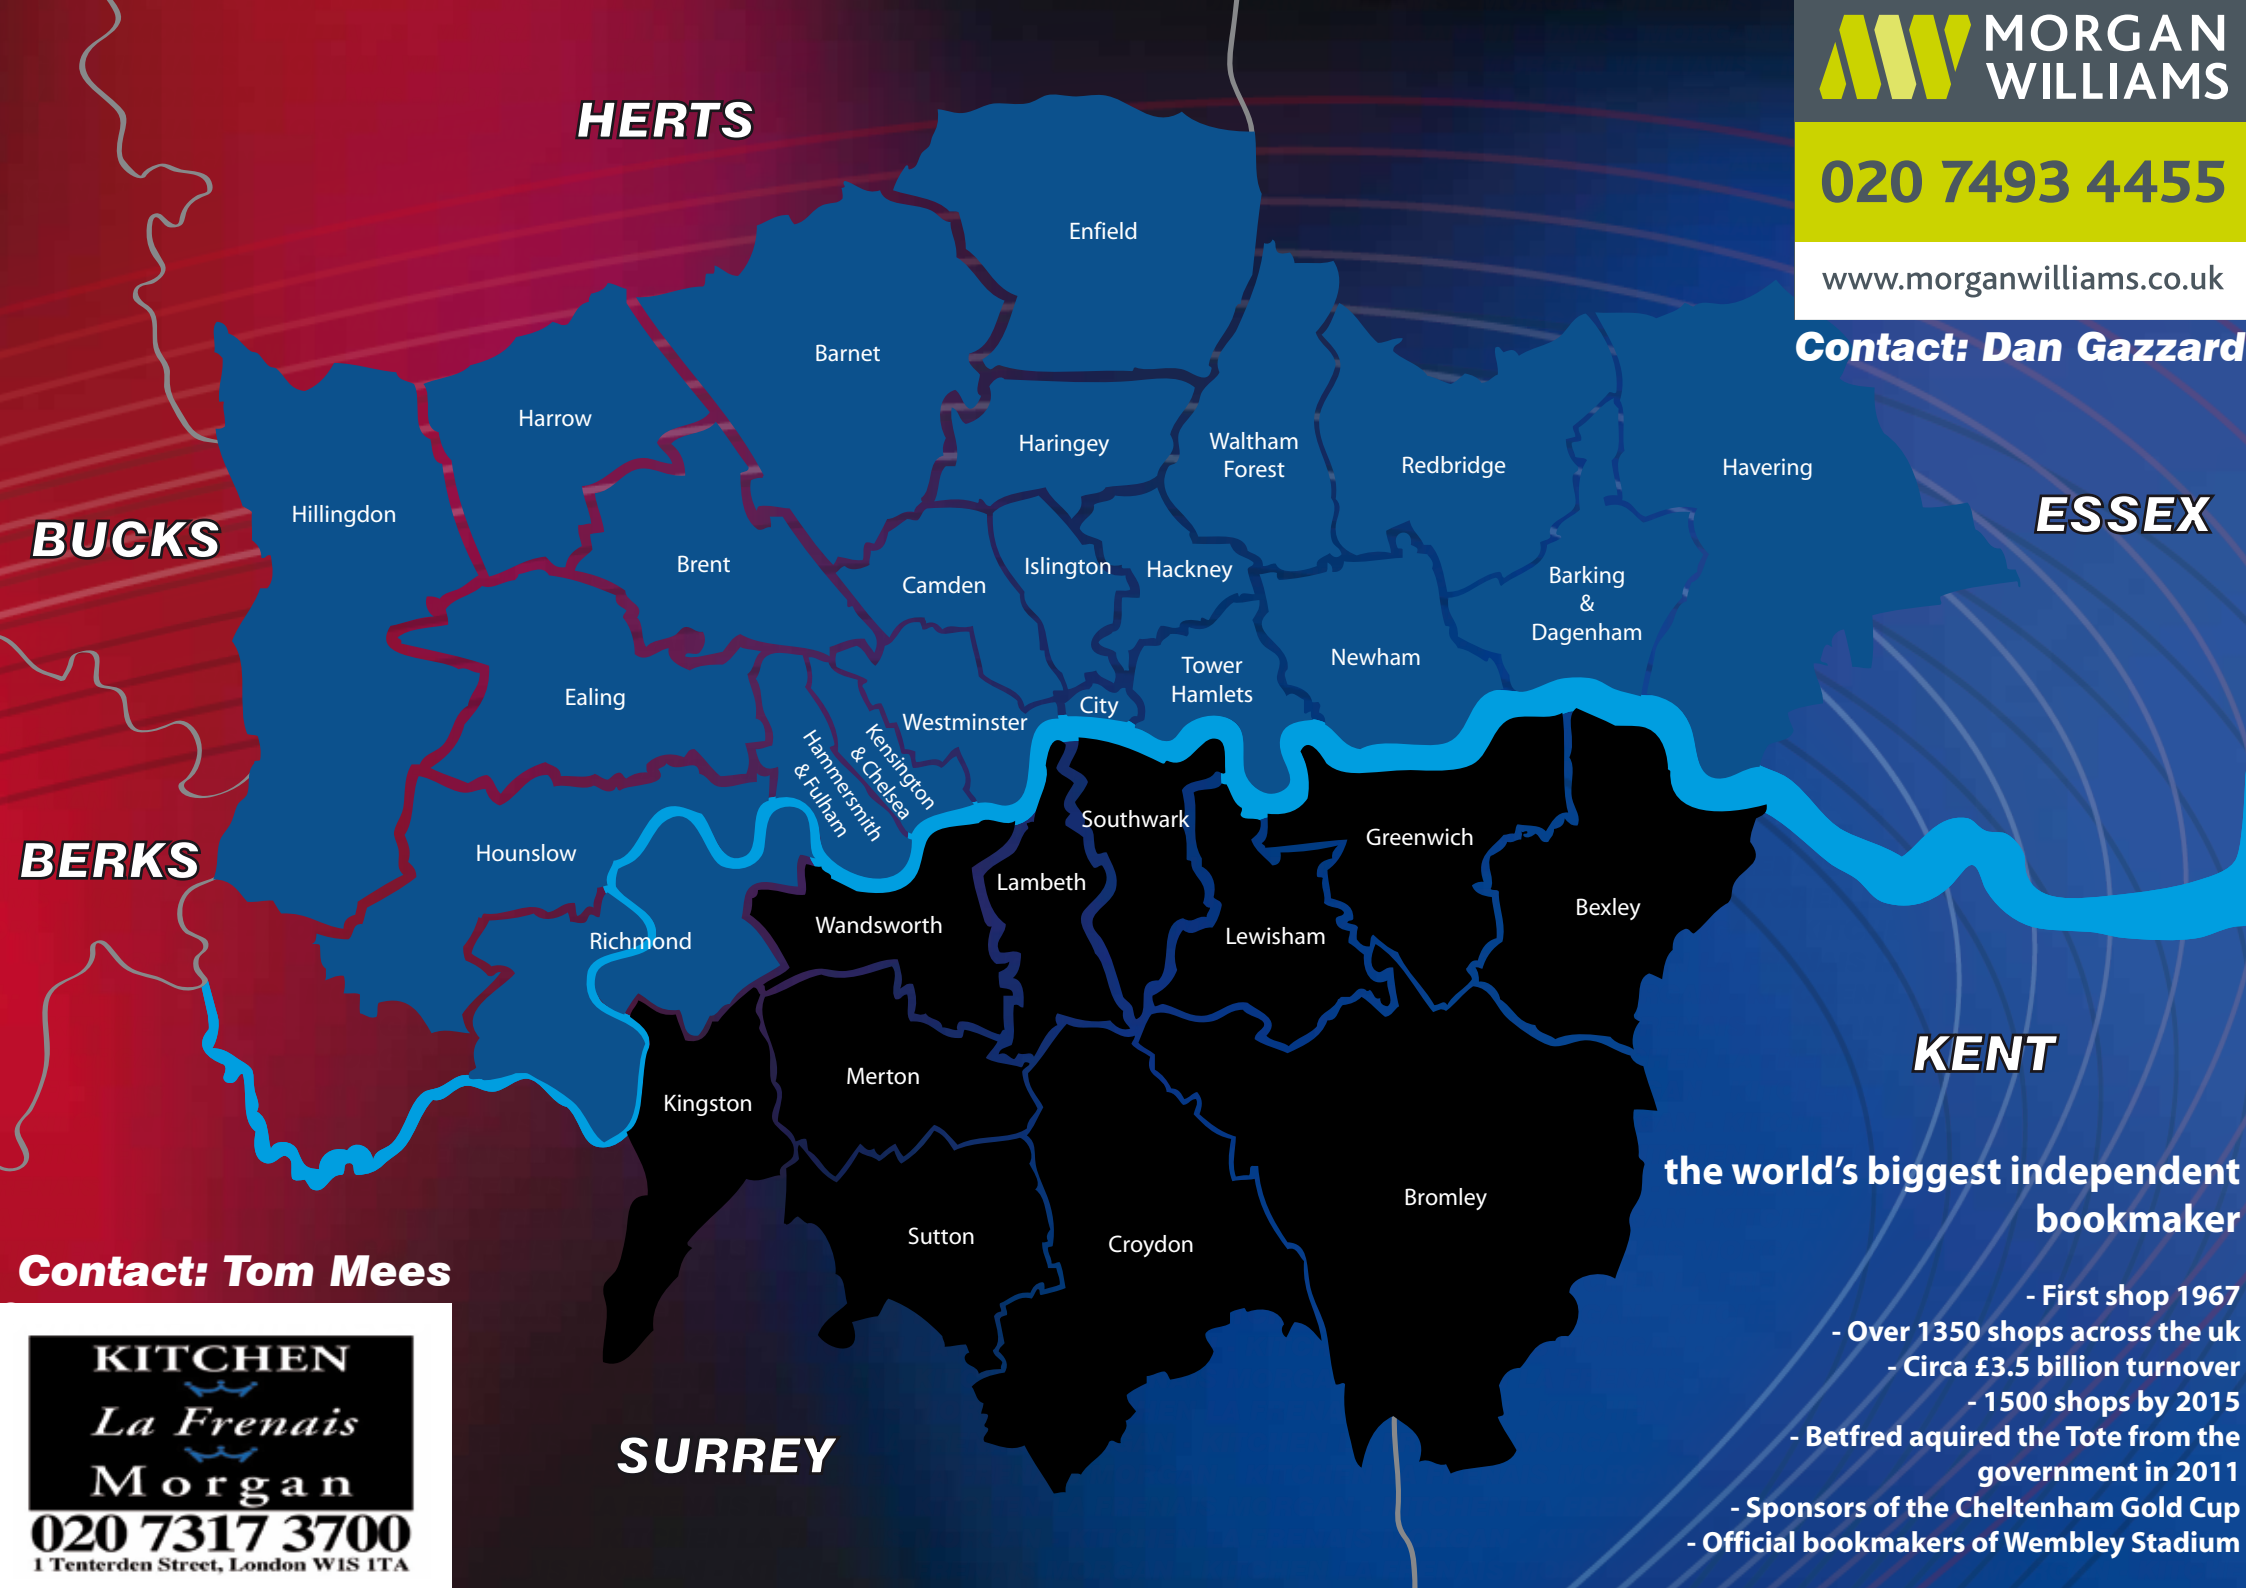

Contact: Dan Gazzard

Contact: Tom Mees

KITCHEN
La Frenais
Morgan
020 7317 3700
1 Tenterden Street, London W1S 1TA

the world's biggest independent bookmaker

- First shop 1967
- Over 1350 shops across the UK
- Circa £3.5 billion turnover
- 1500 shops by 2015
- Betfred acquired the Tote from the government in 2011
- Sponsors of the Cheltenham Gold Cup
- Official bookmakers of Wembley Stadium